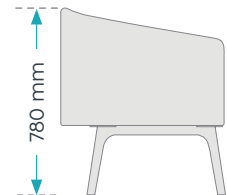

Willow Lounge

Product Module Specification

05

06

07

08