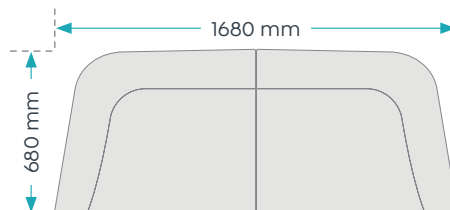

Willow Lounge

Product Module Specification

01

02

03

04