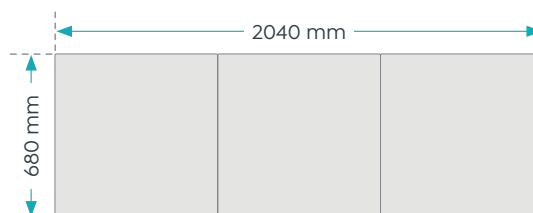

Willow Lounge

Product Module Specification

01

02

03

04