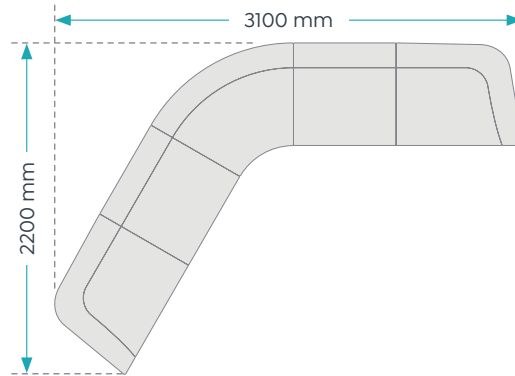

Willow Lounge

Product Module Specification

09

10

11

12

Willow Lounge

Product Module Specification

13

14

15

16

Willow Lounge

Product Module Specification

17

18

Ergonomic shell with soft foam padding, excellent support for extended sitting and high traffic areas.

Dimensions

Width	May vary
Depth	680 mm
Height	780 mm
Seat Height	430 mm

Colour Guide

On-hand Stocked & Styled