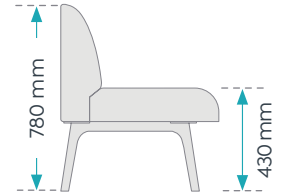

Willow Lounge

Product Module Specification

05