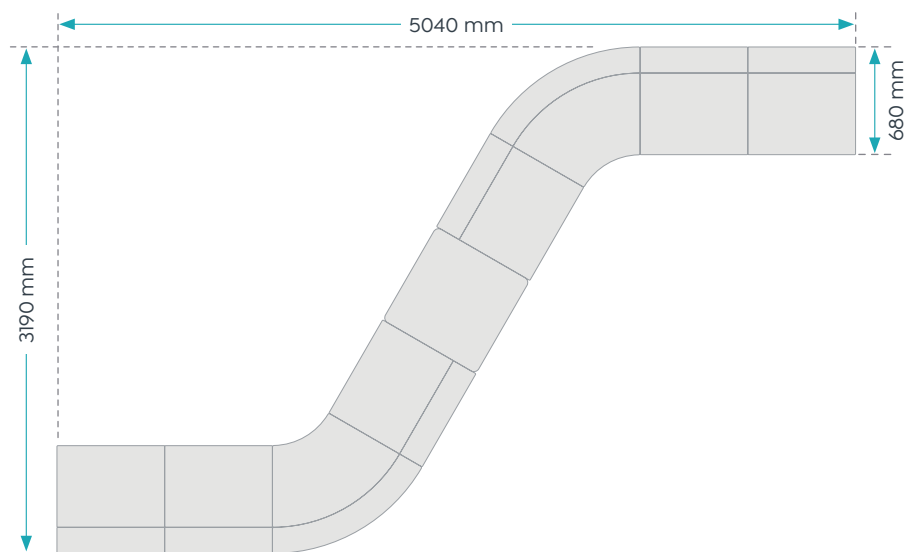

19

Willow Lounge

Product Module Specification

20

21

Willow Lounge

Cheat Sheet – Quick Guide

Features

Ergonomic shell with soft foam padding, excellent support for extended sitting and high traffic areas.

Dimensions

Width	May vary
Depth	680 mm
Height	780 mm
Seat Height	430 mm

Colour Guide

On-hand Stocked & Styled