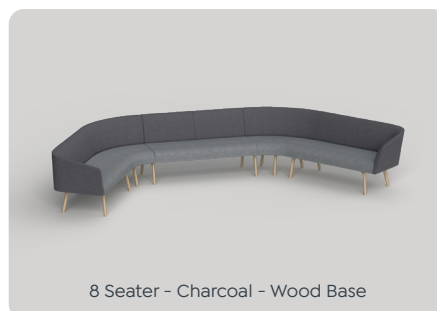

GIANT
OFFICE FURNITURE

www.giantofficefurniture.com.au

Willow.

Modular Lounge & Booth Series

Product Specification

Willow Lounge

Willow Lounge - Highlights

Modular Configuration

Enhance Comfort

Ergonomic shell with soft foam padding, excellent support for extended sitting and high traffic areas.

Willow Lounge – Colour Variation Sample

Willow Lounge

Product Module Specification

01

02

Ergonomic shell with soft foam padding, excellent support for extended sitting and high traffic areas.

Dimensions

Width	May vary
Depth	680 mm
Height	780 mm
Seat Height	430 mm

Colour Guide

On-hand Stocked & Styled

Durable Construction

Engineered for commercial use with robust materials and high-quality finishes.

Multi-Functional Use

Designed for semi-private work, study or meeting areas.

Dimensions

Configurations	2-Seater	4-Seater
Width	1430 mm	2200 mm
Depth	715 mm	1430 mm
Height	1400 mm	1400 mm
Seat Height	430 mm	430 mm