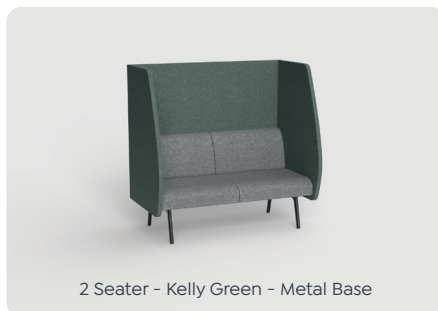

Ergonomic shell with soft foam padding, excellent support for extended sitting and high traffic areas.

Dimensions

Width	May vary
Depth	680 mm
Height	780 mm
Seat Height	430 mm

Colour Guide

On-hand Stocked & Styled

Multi-Functional Use

Designed for semi-private work, study or meeting areas.

Custom Upholstery

Customisable upholstery options for cohesive interior palettes.

Willow – Colour Variation Sample

2 Seater - Charcoal - Metal Base

2 Seater - Kelly Green - Metal Base

4 Seater - Niagara - Metal Base

Willow Booth

Product Dimensions

Willow Booth 2 – Seater

Willow Booth 4 – Seater

Willow Booth

Cheat Sheet – Quick Guide