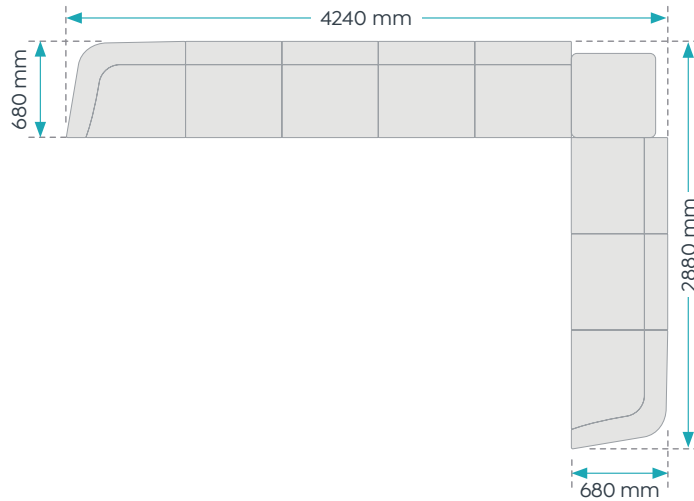

13

14

15

16

Willow Lounge

Product Module Specification

17

18

Ergonomic shell with soft foam padding, excellent support for extended sitting and high traffic areas.

Dimensions

Width	May vary
Depth	680 mm
Height	780 mm
Seat Height	430 mm

Colour Guide

On-hand Stocked & Styled

Durable Construction

Engineered for commercial use with robust materials and high-quality finishes.

Multi-Functional Use

Designed for semi-private work, study or meeting areas.

Dimensions

Configurations	2-Seater	4-Seater
Width	1430 mm	2200 mm
Depth	715 mm	1430 mm
Height	1400 mm	1400 mm
Seat Height	430 mm	430 mm