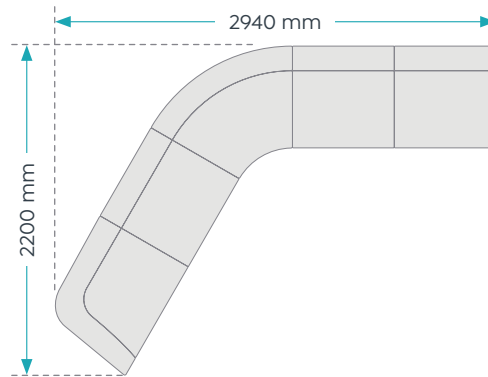

Willow Lounge

Product Module Specification

09

10

11

12

Willow Lounge

Product Module Specification

13

14

15

16

Willow Lounge

Product Module Specification

17

18

Ergonomic shell with soft foam padding, excellent support for extended sitting and high traffic areas.

Dimensions

Width	May vary
Depth	680 mm
Height	780 mm
Seat Height	430 mm

Colour Guide

On-hand Stocked & Styled