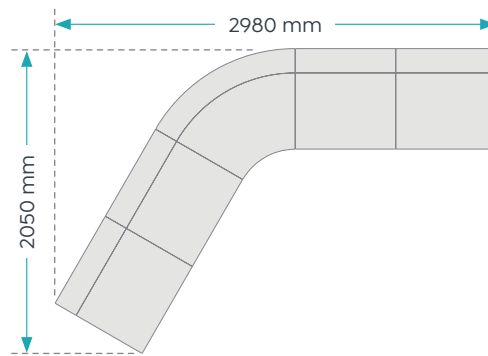

Willow Lounge

Product Module Specification

13

14

15

16