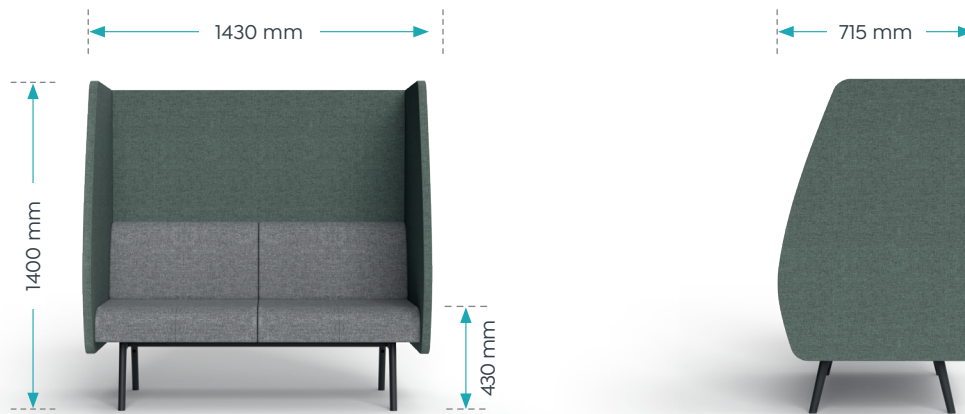

Ergonomic shell with soft foam padding, excellent support for extended sitting and high traffic areas.

Dimensions

Width	May vary
Depth	680 mm
Height	780 mm
Seat Height	430 mm

Colour Guide

On-hand Stocked & Styled

2 Seater - Kelly Green - Metal Base

4 Seater - Niagara - Metal Base

Willow Booth

Product Dimensions

Willow Booth 2 – Seater

Willow Booth 4 – Seater

Willow Booth

Cheat Sheet – Quick Guide

Durable Construction

Engineered for commercial use with robust materials and high-quality finishes.

Multi-Functional Use

Designed for semi-private work, study or meeting areas.

Dimensions

Configurations	2-Seater	4-Seater
Width	1430 mm	2200 mm
Depth	715 mm	1430 mm
Height	1400 mm	1400 mm
Seat Height	430 mm	430 mm