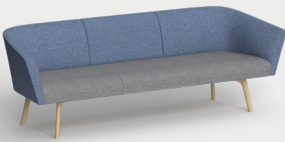

Willow Lounge

Product Module Specification

05

06

07

08