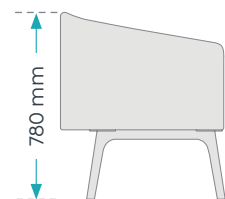

Willow Lounge

Product Module Specification

01

02

03

04