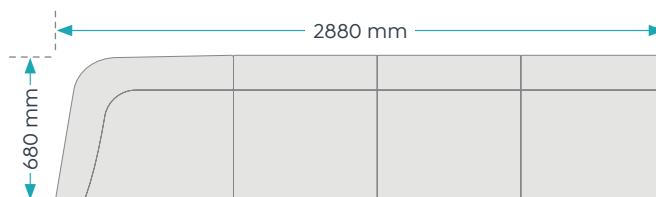

Willow Lounge

Product Module Specification

05

06

07

08