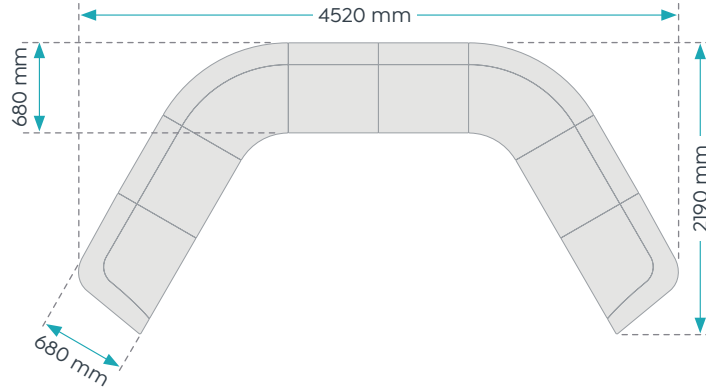

13

14

15

16

Willow Lounge

Product Module Specification

17

18

Ergonomic shell with soft foam padding, excellent support for extended sitting and high traffic areas.

Dimensions

Width	May vary
Depth	680 mm
Height	780 mm
Seat Height	430 mm

Colour Guide

On-hand Stocked & Styled

Durable Construction

Engineered for commercial use with robust materials and high-quality finishes.

Multi-Functional Use

Designed for semi-private work, study or meeting areas.

Dimensions

Configurations	2-Seater	4-Seater
Width	1430 mm	2200 mm
Depth	715 mm	1430 mm
Height	1400 mm	1400 mm
Seat Height	430 mm	430 mm