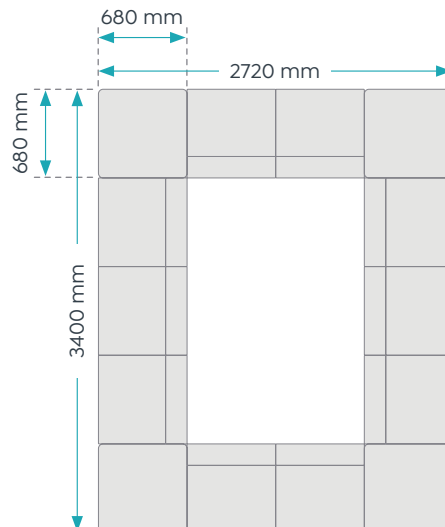

Willow Lounge

Product Module Specification

17

18

19