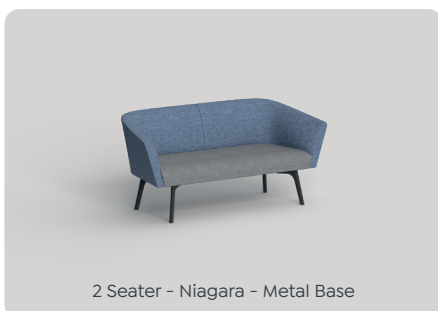

GIANT
OFFICE FURNITURE

www.giantofficefurniture.com.au

Willow.

Modular Lounge & Booth Series

Product Specification

Willow Lounge

Willow Lounge - Highlights

Modular Configuration

Enhance Comfort

Ergonomic shell with soft foam padding, excellent support for extended sitting and high traffic areas.

Willow Lounge – Colour Variation Sample

Willow Lounge

Product Module Specification

01

02

Ergonomic shell with soft foam padding, excellent support for extended sitting and high traffic areas.

Dimensions

Width	May vary
Depth	680 mm
Height	780 mm
Seat Height	430 mm

Colour Guide

On-hand Stocked & Styled