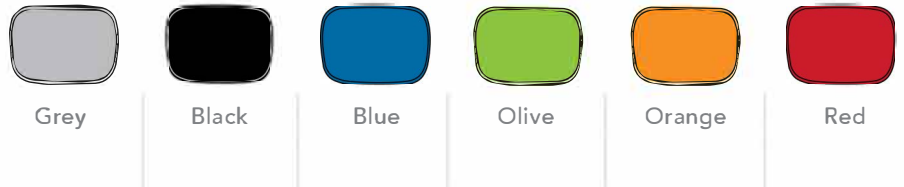

## 1. Select a shell colour

Shells are available in 2 colours: Black and Grey  
Beam seating can be mix of two colours.

## 2. Select a seatpad colour

Seatpads are available in 6 different colours

## 3. Select a frame

Choice of 3 chair frame options: 4 Leg, 3-User and 4-User. Frame colour is black or timber.

**Prism 4-Leg Frame (Grey Shell)**  
With Timber 4-Legs in Beech and Grey Shell

**Prism 4-Leg Chair Frame**  
With Timber 4-Legs in Beech and Black Shell