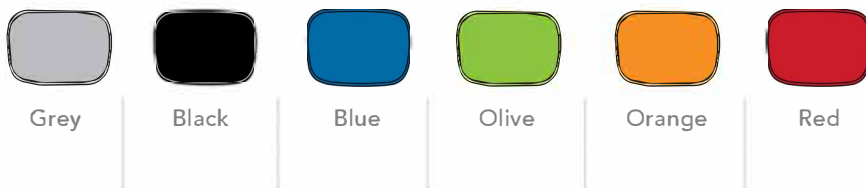

## 1. Select a shell colour

Shells are available in 2 colours: Black and Grey

Light Grey

Black

## 2. Select a seatpad colour

Seatpads are available in 6 different colours

Grey

Black

Blue

Olive

Orange

Red