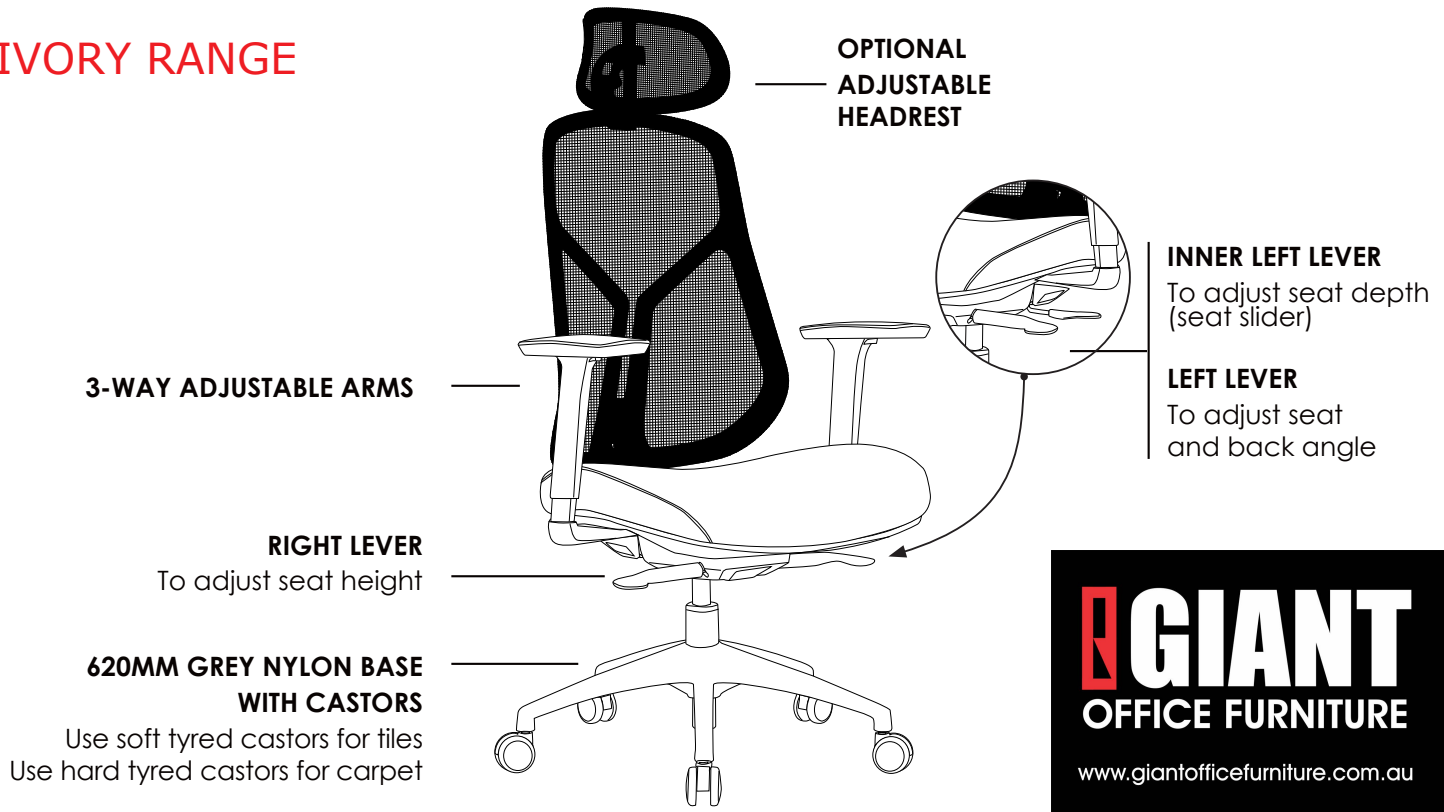

IVORY RANGE

DIMENSIONS: (mm)

BACK **BACK TO FLOOR**
W: 470 Lowest: 1060
H: 650 Highest: 1150

HEADREST **HEADREST TO FLOOR**
W: 320 Lowest: 1075
H: 190 Highest: 1325

SEAT **SEAT TO FLOOR**
W: 510 Lowest: 485
D: 510 Highest: 575

ARM TO FLOOR
Lowest: 655
Highest: 820

IVORY-H

IVORY-L

Features:

- Adjustable seat height
- Adjustable seat and back angle
- Adjustable seat depth (seat slider)
- 3-Way adjustable arms

- Auto weight tensioning
- Synchron mechanism with 3 locking positions
- 620mm grey nylon 5 star base
- Available in grey only