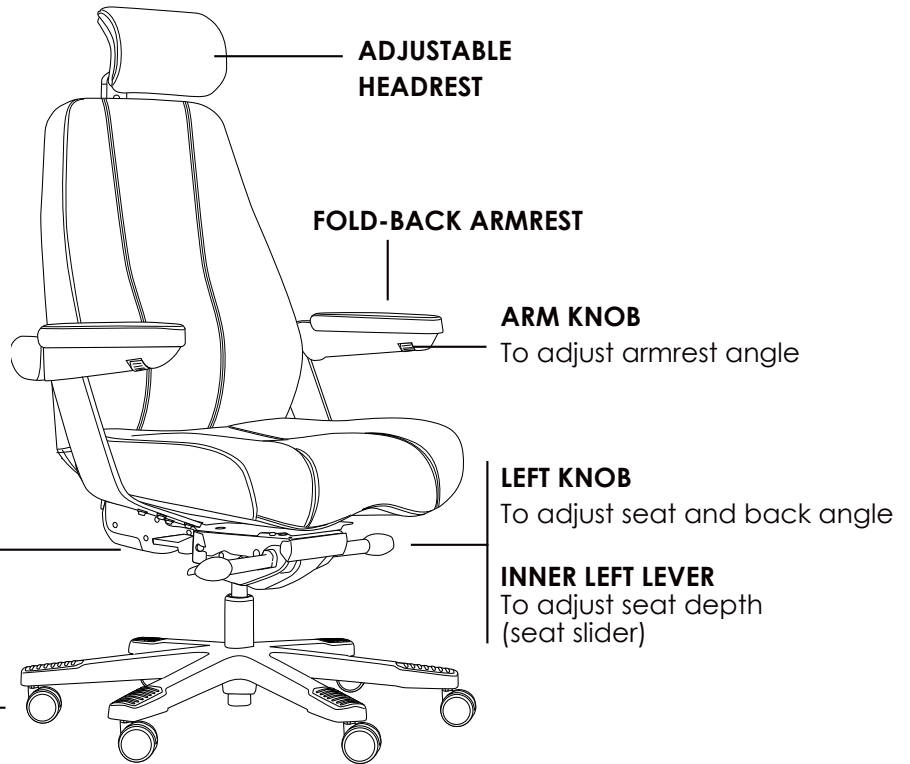

## CORSA RANGE

### DIMENSIONS: (mm)

**BACK**    **BACK TO FLOOR**  
W: 540    Lowest: 1110  
H: 695    Highest: 1200

**HEADREST**    **HEADREST TO FLOOR**  
W: 270    Lowest: 1290  
H: 165    Highest: 1380

**SEAT**    **SEAT TO FLOOR**  
W: 535    Lowest: 525  
D: 460    Highest: 615

**ARM TO FLOOR**  
Lowest: 730  
Highest: 820

CORSA

*\* Style rated multi shift use 200KG*

### Features:

Adjustable seat height  
Adjustable seat and back angle  
Adjustable seat depth (seat slider)  
Adjustable weight tension  
Adjustable headrest

Lockable incline, fold-back armrests  
Moulded seat and back foam  
Saddle seat  
Synchron mechanism with 3 locking positions  
750mm black aluminum 6 star base