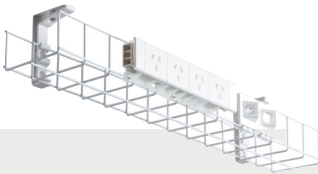

## Cable Baskets - Standard Bracket

Wire Grid series mounting brackets screw to the underside of the workstation and allow the basket to 'snap' into the bracket. These baskets can also be cut to a custom length on site.

### Standard 50mm

Single Tier 50mm

Dual Tier 50mm

Back to Back

### Extra 100mm

Single Tier 100mm

Dual Tier 100mm

### Super 150mm

Single Tier 150mm