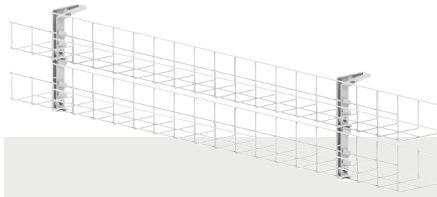

## Cable Baskets - Standard Bracket

Wire Grid series mounting brackets screw to the underside of the workstation and allow the basket to 'snap' into the bracket. These baskets can also be cut to a custom length on site.

### Standard 50mm

Single Tier 50mm

Dual Tier 50mm

Back to Back

### Extra 100mm

Single Tier 100mm

Dual Tier 100mm

### Super 150mm

Single Tier 150mm