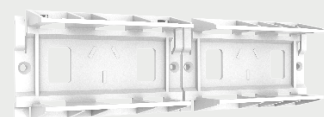

### Key Features

- » Cost effective cable reticulation
- » Different configurations are available
- » Switch between Dual tier to single tier

WWL2.20 shown

WWL1.10 shown

WWLT1.10 shown

WGC45D\*\*

WGCB\*\*

### Single Tier 50mm

<b>WG10650**</b>	1 x Single tier 50mm wide tray 2 x Mounting Brackets - 650mm
<b>WG10950**</b>	1 x Single tier 50mm wide tray 2 x Mounting Brackets - 950mm
<b>WG11250**</b>	1 x Single tier 50mm wide tray 2 x Mounting Brackets - 1250mm
<b>WG11550**</b>	1 x Single tier 50mm wide tray 2 x Mounting Brackets - 1550mm
<b>WG11750**</b>	1 x Single tier 50mm wide tray 2 x Mounting Brackets - 1750mm