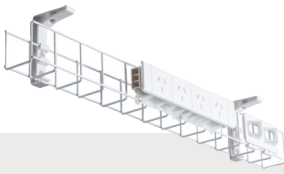

## Cable Baskets - Standard Bracket

Wire Grid series mounting brackets screw to the underside of the workstation and allow the basket to 'snap' into the bracket. These baskets can also be cut to a custom length on site.

### Standard 50mm

Single Tier 50mm

Dual Tier 50mm

Back to Back

### Extra 100mm

Single Tier 100mm

Dual Tier 100mm