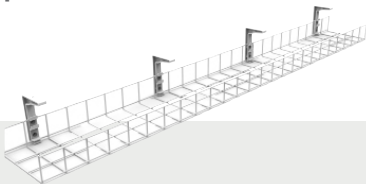

## Cable Baskets - Standard Bracket

Wire Grid series mounting brackets screw to the underside of the workstation and allow the basket to 'snap' into the bracket. These baskets can also be cut to a custom length on site.

### Standard 50mm

Single Tier 50mm

Dual Tier 50mm

Back to Back

### Extra 100mm

Single Tier 100mm

Dual Tier 100mm

### Super 150mm

Single Tier 150mm