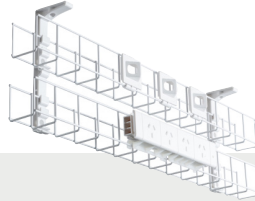

## Cable Baskets - Standard Bracket

Wire Grid series mounting brackets screw to the underside of the workstation and allow the basket to 'snap' into the bracket. These baskets can also be cut to a custom length on site.

### Standard 50mm

Single Tier 50mm

Dual Tier 50mm

Back to Back

### Extra 100mm

Single Tier 100mm

Dual Tier 100mm