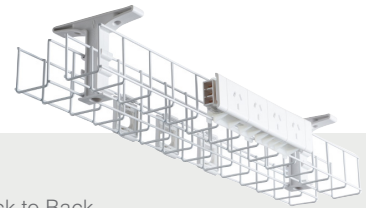

## Cable Baskets - Standard Bracket

Wire Grid series mounting brackets screw to the underside of the workstation and allow the basket to 'snap' into the bracket. These baskets can also be cut to a custom length on site.

### Standard 50mm

Single Tier 50mm

Dual Tier 50mm

Back to Back

### Extra 100mm

Single Tier 100mm

Dual Tier 100mm