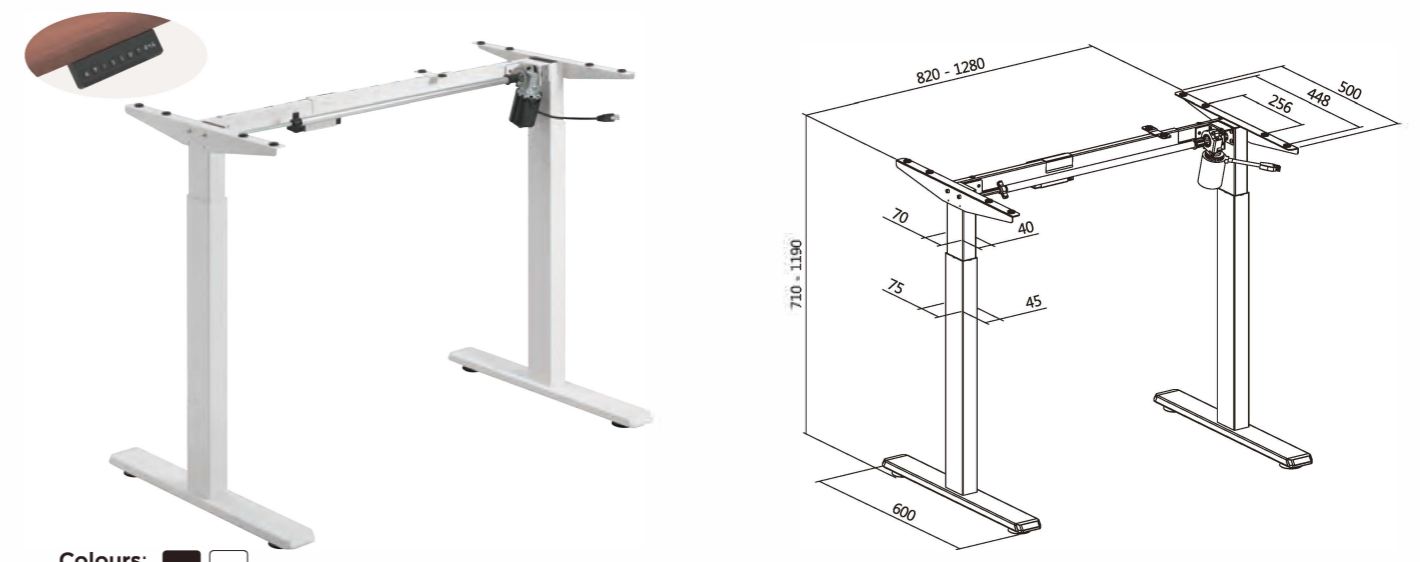

Strong Reliable Motor
For stable and smooth transitions

3 **Advanced Memory Controller**

Up & Down Movement

3 Memory Settings

Timer

CM/INCH Conversion

Note: Dimensions in the line drawings are mm.

EED-822D

Standard Column 2-Stage

Colours:

Item No.	EED-822D
Width Range	820-1280mm
Height Range	710-1190mm
Weight Capacity	80kg
Max. Speed	25mm/s
Colour Options	Black or white