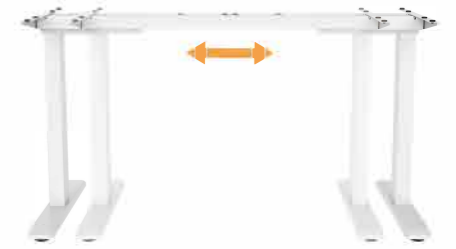

GIANT OFFICE FURNITURE

www.giantofficefurniture.com.au

EFD-622

Fixed Height Desk Frame

Fully customisable to most working spaces. The ample width adjustments give you ultimate flexibility and additional space if required.

FIXED HEIGHT DESK FRAME

EFD-622

Width Adjustable
fits more desktop sizes

125kg

Large Weight Capacity
for strength and stability

Robotically Welded Frame
for longer life and consistent quality

Leveling Feet
adapts to most floor surfaces

Note: Dimensions in the line drawings are mm.

Colours:

| Item No. | EFD-622 |
|-----------------|-------------------------|
| Dimensions | 1000-1700mmx700mmx695mm |
| Width Range | 1000-1700mm |
| Weight Capacity | 125kg |
| Column Size | 52x92mm |
| Colour Options | White |