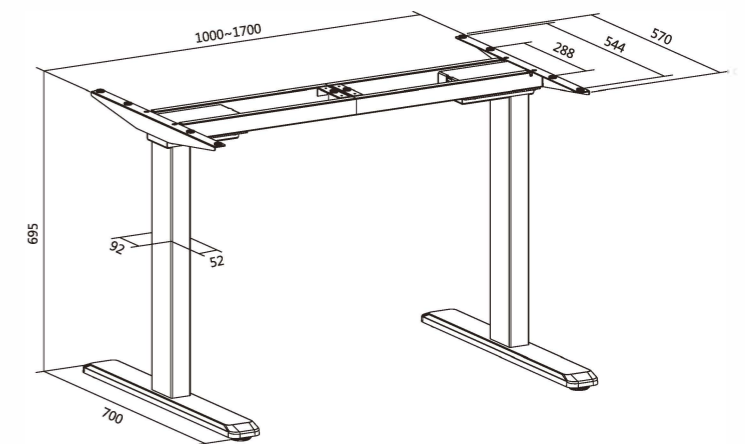

GIANT OFFICE FURNITURE

www.giantofficefurniture.com.au

EFD-622

Fixed Height Desk Frame

Fully customisable to most working spaces. The ample width adjustments give you ultimate flexibility and additional space if required.

FIXED HEIGHT DESK FRAME

EFD-622

Width Adjustable
fits more desktop sizes

125kg

Large Weight Capacity
for strength and stability

Robotically Welded Frame
for longer life and consistent quality

Leveling Feet
adapts to most floor surfaces

Note: Dimensions in the line drawings are mm.

Colours:

| Item No. | EFD-622 |
|-----------------|-------------------------|
| Dimensions | 1000-1700mmx700mmx695mm |
| Width Range | 1000-1700mm |
| Weight Capacity | 125kg |
| Column Size | 52x92mm |
| Colour Options | White |