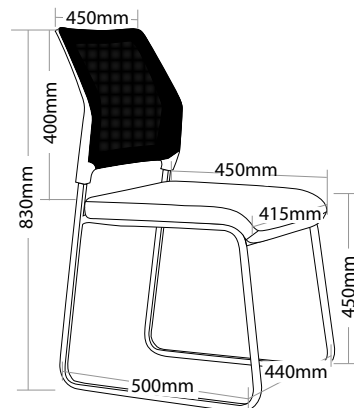

NEO

»» FEATURES

- » Not available with arms
- » Stackable Maximum 5 chairs
- » Square tube
- » Mesh back
- » Padded seat
- » Black metal frame
- » Available in black only
- » 3 year warranty
- » Weight limit is 120kg

SQUARE TUBE

PADDED SEAT

STACKABLE

NEO

GIANT
OFFICE FURNITURE

www.giantofficefurniture.com.au

NEO HOSPITALITY SEATING

NEO