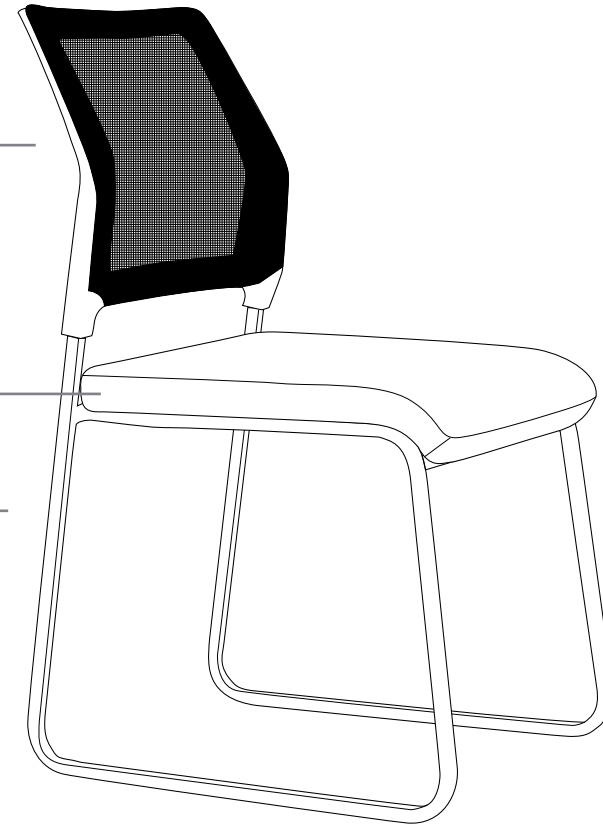

NEO

»» FEATURES

- » Not available with arms
- » Stackable Maximum 5 chairs
- » Square tube
- » Mesh back
- » Padded seat
- » Black metal frame
- » Available in black only
- » 3 year warranty
- » Weight limit is 120kg

SQUARE TUBE

PADDED SEAT

STACKABLE

NEO

GIANT
OFFICE FURNITURE

www.giantofficefurniture.com.au

NEO HOSPITALITY SEATING

NEO