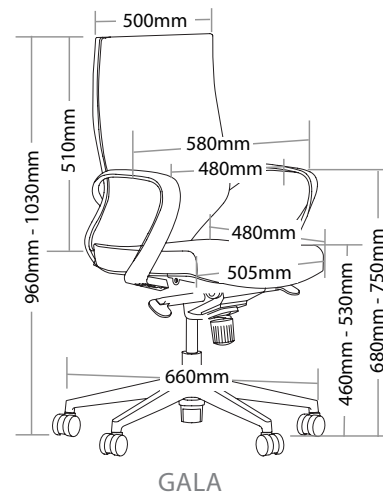

GALA

FEATURES

- » Adjustable seat height
- » Adjustable seat and back angle
- » Adjustable weight tension
- » Fixed arms
- » Mesh black
- » Knee tilt mechanism with 3 locking positions
- » 660mm black nylon base
- » Available in black only
- » 5 year warranty
- » Weight limit is 120kg

GALA BOARDROOM SEATING

GALA

BACK VIEW

SIDE VIEW

Available From:

GIANT
OFFICE FURNITURE

158 Victoria Street, North Geelong
Phone: (03) 52723280
www.giantofficefurniture.com.au