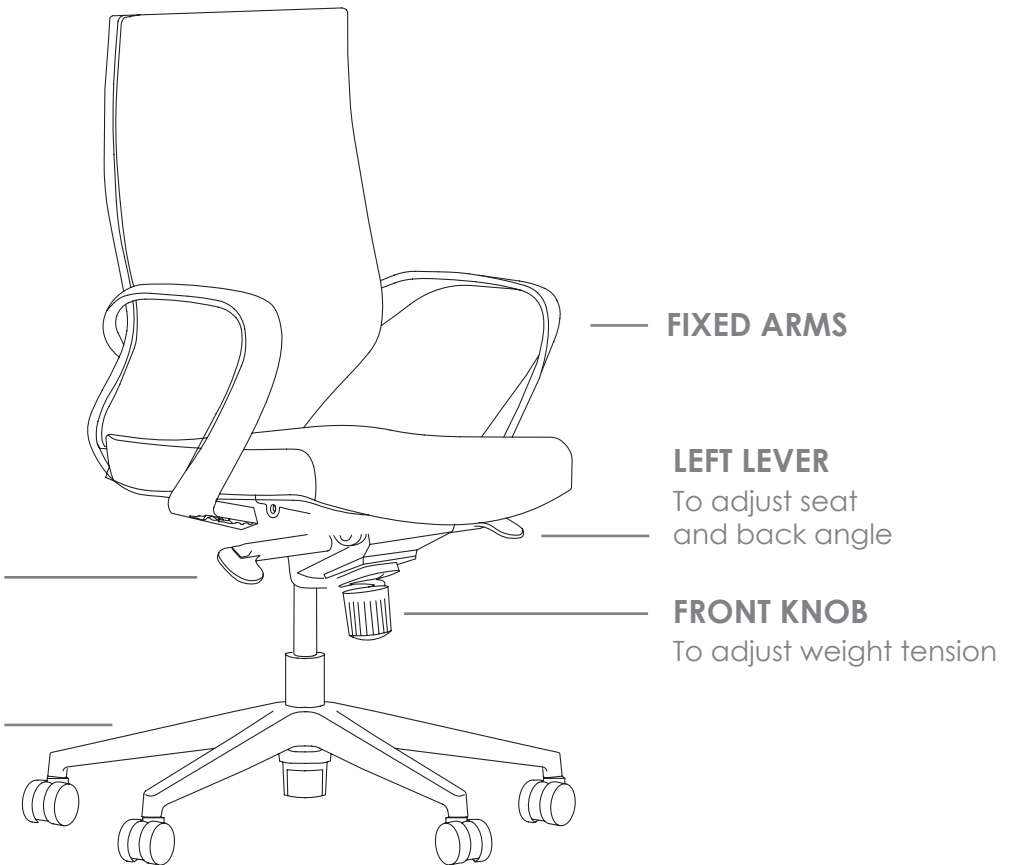

GALA

FEATURES

- » Adjustable seat height
- » Adjustable seat and back angle
- » Adjustable weight tension
- » Fixed arms
- » Mesh black
- » Knee tilt mechanism with 3 locking positions
- » 660mm black nylon base
- » Available in black only
- » 5 year warranty
- » Weight limit is 120kg

GALA BOARDROOM SEATING

GALA

BACK VIEW

SIDE VIEW

Available From:

GIANT
OFFICE FURNITURE

158 Victoria Street, North Geelong
Phone: (03) 52723280
www.giantofficefurniture.com.au