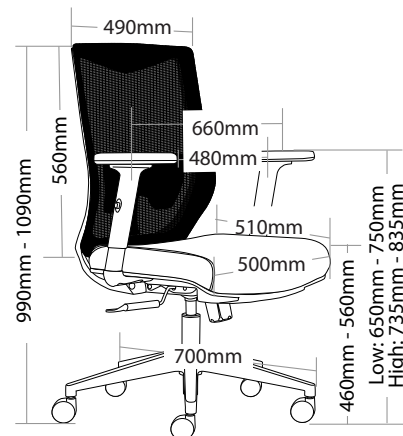

GIBBS

FEATURES

- » Adjustable seat height
- » Adjustable seat and back angle
- » Adjustable weight tension
- » Adjustable arms
- » Lumbar support
- » Butterfly mechanism
- » 700mm black nylon 5 star base
- » 4 year warranty
- » Weight limit is 120kg

GIBBS EXECUTIVE MESH SEATING

Available From:

GIANT
OFFICE FURNITURE

158 Victoria Street, North Geelong
Phone: (03) 52723280
www.giantofficefurniture.com.au