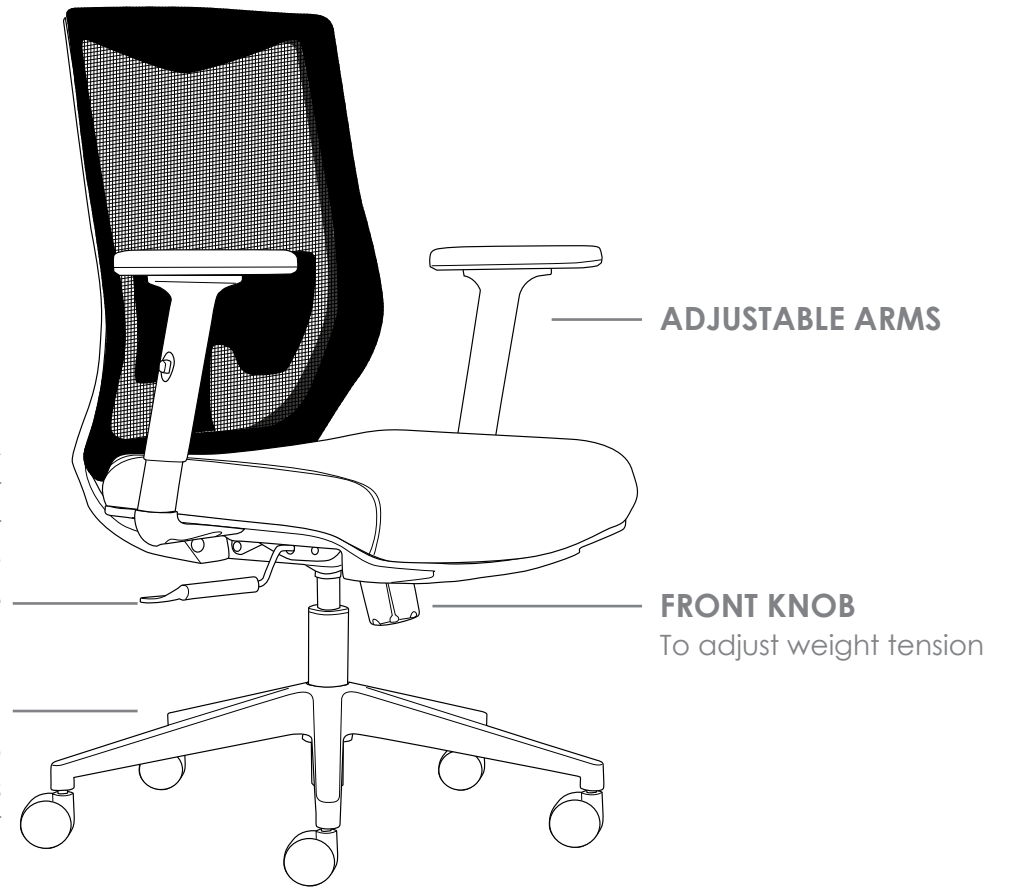

GIBBS

FEATURES

- » Adjustable seat height
- » Adjustable seat and back angle
- » Adjustable weight tension
- » Adjustable arms
- » Lumbar support
- » Butterfly mechanism
- » 700mm black nylon 5 star base
- » 4 year warranty
- » Weight limit is 120kg

GIBBS EXECUTIVE MESH SEATING

Available From:

GIANT
OFFICE FURNITURE

158 Victoria Street, North Geelong
Phone: (03) 52723280
www.giantofficefurniture.com.au