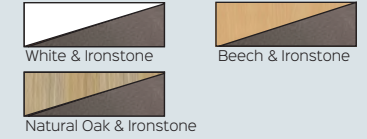

Finish Options :