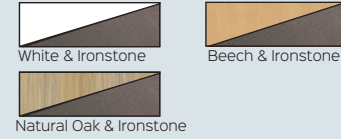

Finish Options :