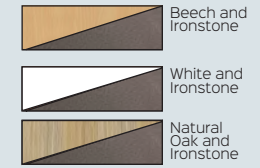

Finish Options :