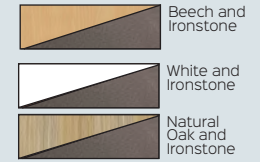

Finish Options :

Certifications :

*Beech / Ironstone CDK126

*White / Ironstone CDK1875

NEW

*Natural Oak / Ironstone CDK189

NEW

WORKER DESK RETURN

Finish Options :

Certifications :

*Beech / Ironstone

*Natural Oak / Ironstone

NEW

*Natural Oak / Ironstone
Left hand return on a CDK1575 (CDK1575 not included)

NEW

*Natural White / Ironstone
Left hand Return on a CDK189 (CDK189 not included)