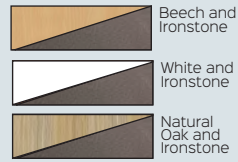

Finish Options :