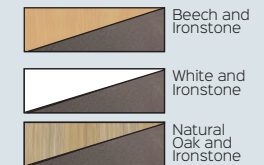

Finish Options :