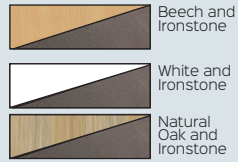

Finish Options :

Certifications :

*Beech / Ironstone CDK126

*White / Ironstone CDK1875

NEW

*Natural Oak / Ironstone CDK189

NEW

WORKER DESK RETURN

Finish Options :

Certifications :

*Beech / Ironstone

*Natural Oak / Ironstone

NEW

*Natural Oak / Ironstone
Left hand return on a CDK1575 (CDK1575 not included)

NEW

*Natural White / Ironstone
Left hand Return on a CDK189 (CDK189 not included)