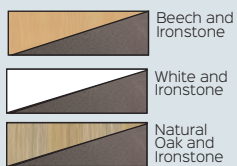

WORKER CORNER WORKSTATION

Specifications :

Desk Size Options	• 1200 x 1200mm	• 1200 x 1500mm
	• 1200 x 1800mm	• 1200 x 2100mm
	• 1500 x 1500mm	• 1800 x 1500mm
	• 1800 x 1800mm	• 2100 x 1500mm
	• 2100 x 1800mm	• 2100 x 2100mm
Height	730mm	

Finish Options :