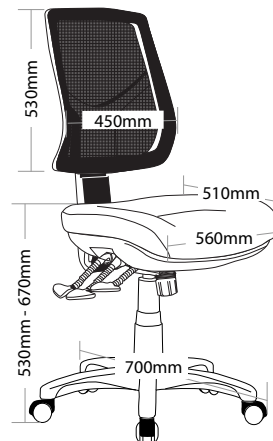

TASK SEATING

HINO

FEATURES

- » Adjustable seat height
- » Adjustable back height (ratchet)
- » Adjustable seat and back angle
- » Adjustable weight tension
- » Optional adjustable arms
- » Moulded seat foam
- » Mega big boy seat
- » Mesh back
- » 3 lever heavy duty ergonomic mechanism
- » 700mm black nylon base
- » Chair not available with drafting kit
- » Available in Metro black only
- » AFRDI tested to level 6
- » Suitable for indoor use only
- » 7 year warranty
- » Weight limit is 140kg

INDOOR USE ONLY

HINO-MB

HINO-C-MB

HINO TASK SEATING

HINO-MB

HINO-C-MB

BACK VIEW

Available From: