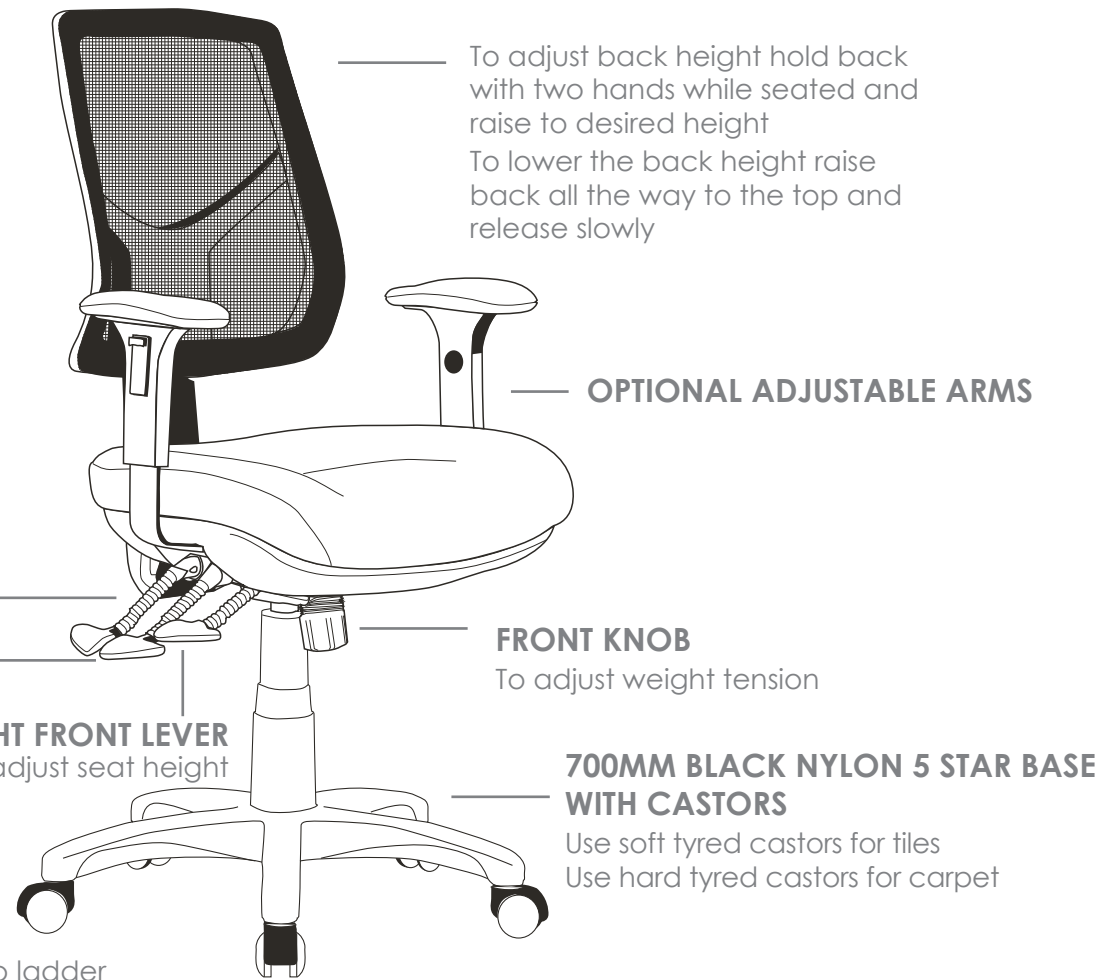

TASK SEATING

HINO

FEATURES

- » Adjustable seat height
- » Adjustable back height (ratchet)
- » Adjustable seat and back angle
- » Adjustable weight tension
- » Optional adjustable arms
- » Moulded seat foam
- » Mega big boy seat
- » Mesh back
- » 3 lever heavy duty ergonomic mechanism
- » 700mm black nylon base
- » Chair not available with drafting kit
- » Available in Metro black only
- » AFRDI tested to level 6
- » Suitable for indoor use only
- » 7 year warranty
- » Weight limit is 140kg

INDOOR USE ONLY

HINO-MB

HINO-C-MB

HINO TASK SEATING

HINO-MB

HINO-C-MB

BACK VIEW

Available From: