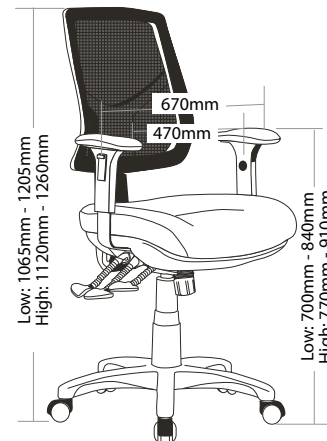

TASK SEATING

HINO

FEATURES

- » Adjustable seat height
- » Adjustable back height (ratchet)
- » Adjustable seat and back angle
- » Adjustable weight tension
- » Optional adjustable arms
- » Moulded seat foam
- » Mega big boy seat
- » Mesh back
- » 3 lever heavy duty ergonomic mechanism
- » 700mm black nylon base
- » Chair not available with drafting kit
- » Available in Metro black only
- » AFRDI tested to level 6
- » Suitable for indoor use only
- » 7 year warranty
- » Weight limit is 140kg

INDOOR USE ONLY

HINO-MB

HINO-C-MB

HINO TASK SEATING

HINO-MB

HINO-C-MB

BACK VIEW

Available From: