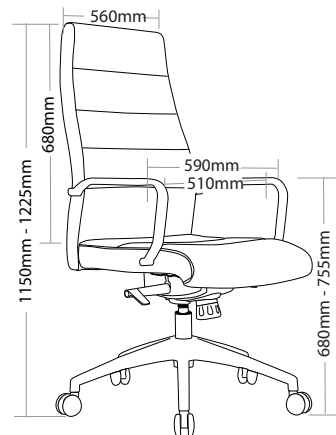

EXECUTIVE SEATING

CRUZ

FEATURES

- » Adjustable seat height
- » Adjustable seat and back angle
- » Adjustable weight tension
- » Fixed chrome arms
- » Available in high and low back
- » Knee tilt mechanism with 3 locking positions
- » 700mm aluminium base
- » Available in black PU only
- » Suitable for indoor use only
- » 5 year warranty
- » Weight limit is 120kg