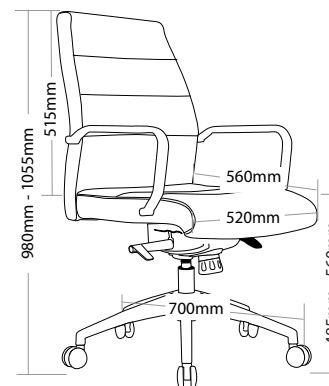

CRUZ-L

GIANT
OFFICE FURNITURE

www.giantofficefurniture.com.au