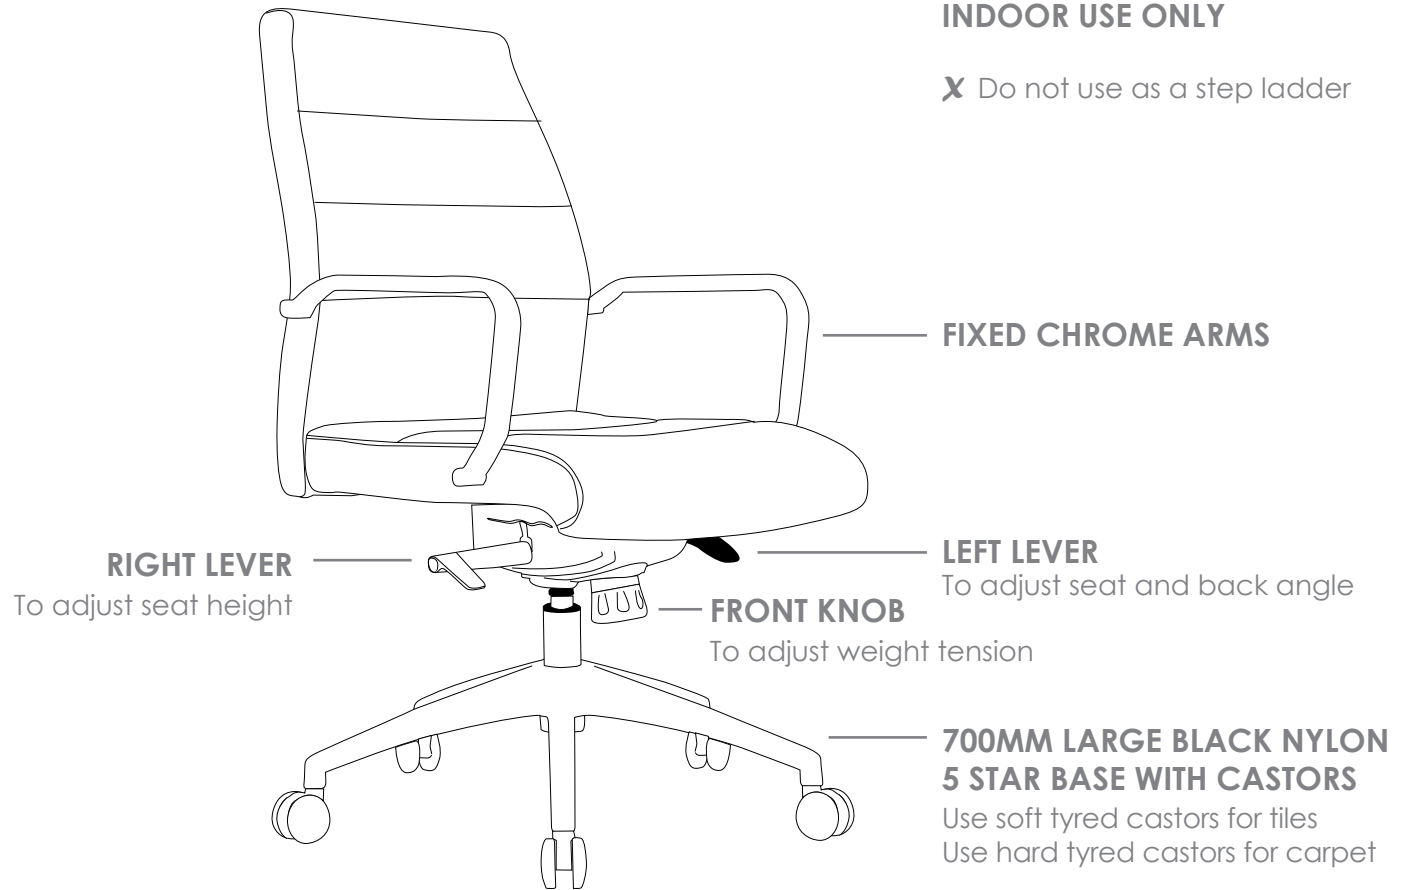

EXECUTIVE SEATING

CRUZ

FEATURES

- » Adjustable seat height
- » Adjustable seat and back angle
- » Adjustable weight tension
- » Fixed chrome arms
- » Available in high and low back
- » Knee tilt mechanism with 3 locking positions
- » 700mm aluminium base
- » Available in black PU only
- » Suitable for indoor use only
- » 5 year warranty
- » Weight limit is 120kg