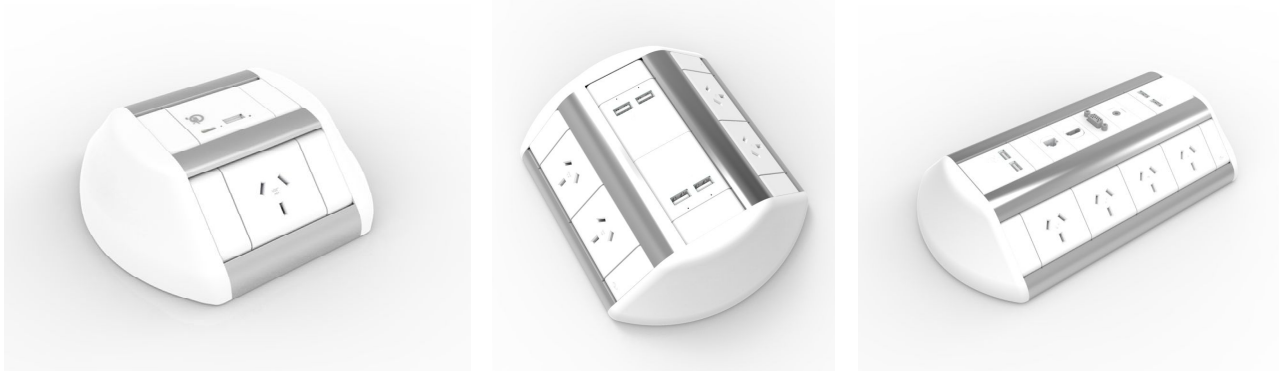

ODYSSEY

Surface-Mounted Service Hub

Create Collaborative Workspaces Anywhere

Odyssey adopts a unique trapezium-shaped profile, giving users multi-directional access to power, USB-C fast-charging and AV inputs to suit collaborative, conferencing and general areas.

Odyssey's modular design can be customised to suit specific project requirements and can be daisy-chained via CMS softwiring or supplied as a stand-alone unit with a 10A 3-pin plug.

ODYSSEY FEATURES

- Unique profile designed for collaborative and general area applications
- Aluminium available in outlet-matching white, black or contrasting polished finish.
- Available to be specified with 30W USB-C PD fast charging.
- 15W Wireless Charging available soon. (Q2 2019)

ORDERING INFORMATION

PART NO.	DESCRIPTION
OD02UAC3G15***	Odyssey c/w 2 x autoswitched GPOs, 1 x Inline USB C/A PD fast charging module (30W Shared), 1500mm lead + 10A 3 Pin plug
OD04U2AC3G15***	Odyssey c/w 4 x autoswitched GPOs, 2 x Inline USB C/A PD fast charging module (30W Shared), 1500mm lead + 10A 3 Pin plug
OD08U2AC3G15***	Odyssey c/w 8 x autoswitched GPOs, 2 x Inline USB C/A PD fast charging module (30W Shared), 1500mm lead + 10A 3 Pin plug