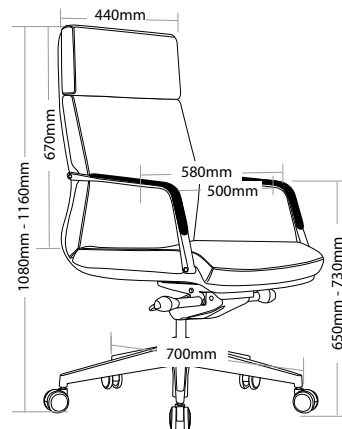

# R4 EXECUTIVE SEATING

### FEATURES

- » Adjustable seat height
- » Adjustable seat and back angle
- » Adjustable weight tension
- » Available in high and low back
- » Fixed alloy arms
- » Knee tilt mechanism with 4 locking positions
- » 700mm alloy base
- » Available in A grade Italian leather only
- » Suitable for indoor use only
- » 5 year warranty
- » Weight limit 130kg