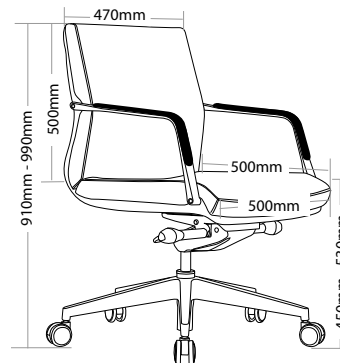

R4 EXECUTIVE SEATING

SELECT

FEATURES

- » Adjustable seat height
- » Adjustable seat and back angle
- » Adjustable weight tension
- » Available in high and low back
- » Fixed alloy arms
- » Knee tilt mechanism with 4 locking positions
- » 700mm alloy base
- » Available in A grade Italian leather only
- » Suitable for indoor use only
- » 5 year warranty
- » Weight limit 130kg

SELECT-L