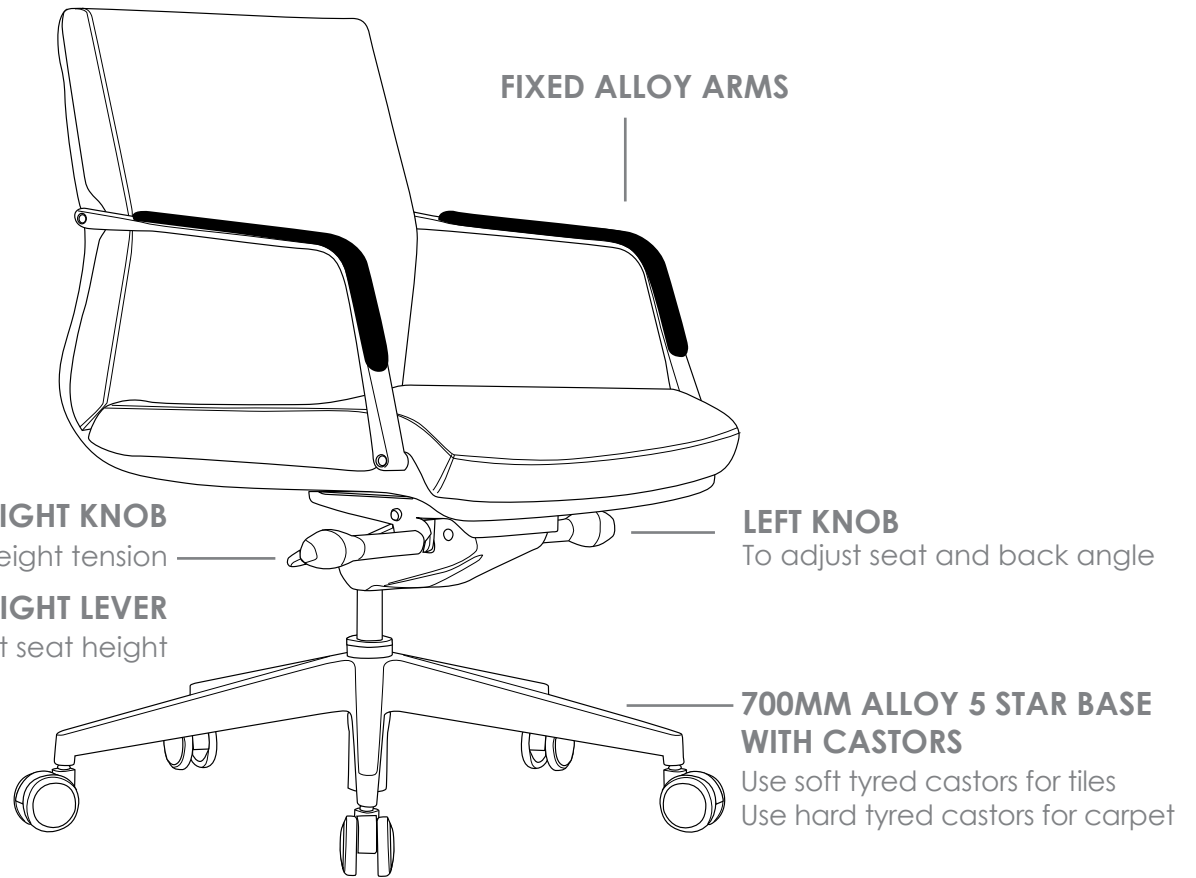

# R4 EXECUTIVE SEATING

### FEATURES

- » Adjustable seat height
- » Adjustable seat and back angle
- » Adjustable weight tension
- » Available in high and low back
- » Fixed alloy arms
- » Knee tilt mechanism with 4 locking positions
- » 700mm alloy base
- » Available in A grade Italian leather only
- » Suitable for indoor use only
- » 5 year warranty
- » Weight limit 130kg