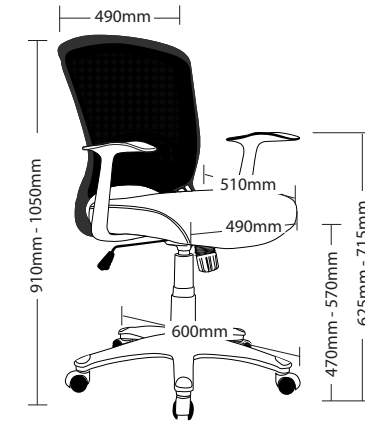

# TASK SEATING

WARRANTY **4** Year

WEIGHT LIMIT **120** Kilogram

IMPORTED

» COLOUR

» FEATURES

- » Adjustable seat height
- » Adjustable weight tension
- » 600mm Heavy duty 5 star base
- » Fixed arms
- » Butterfly mechanism
- » 4 Year warranty
- » Weight limit is 120kg

# INTRO

INTRO-BLACK

INTRO-BLUE

INTRO-RED

INTRO-GREEN

## SIZE