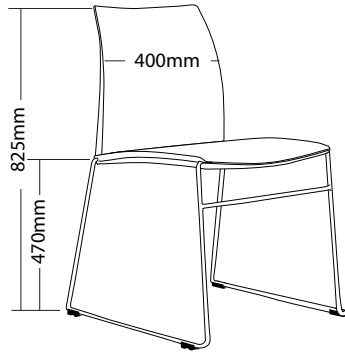

VINN

HOSPITALITY SEATING

COLOUR

FEATURES

- » Solid steel sled base frame
- » Chrome finish
- » Suitable for indoor use only
- » Black plastic
- » Linkable except with tablet arms or arms
- » Plastic under pan
- » Stackable
 - » Maximum 13 chairs on trolley
 - » Maximum 5 chairs on floor
 - » Maximum 5 chairs with stools
 - » Not stackable with tablet arms
- » Optional plastic or mesh back
- » Optional black metal trolley, easy to move when stacked
- » Available in beam seating
- » Available in black only
- » 4 Year warranty
- » Weight limit is 120kg

- » Solid steel sled base frame
- » Chrome finish
- » Suitable for indoor use only
- » Black plastic
- » Linkable except with tablet arms or arms
- » Plastic under pan
- » Stackable
 - » Maximum 13 chairs on trolley
 - » Maximum 5 chairs on floor
 - » Maximum 5 chairs with stools
 - » Not stackable with tablet arms
- » Optional plastic or mesh back
- » Optional black metal trolley, easy to move when stacked
- » Available in beam seating
- » Available in black only
- » 4 Year warranty
- » Weight limit is 120kg

VINN-MBA

VINN-MB

VINN-MBT

VINN-MB-ST

VINN-MB-STA

SIZE

VINN-B

VINN-BA