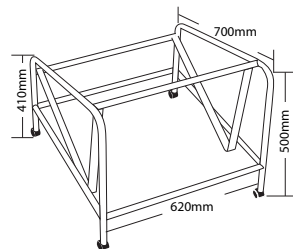

SIZE

VINN-TRL

INSTRUCTIONS OF USE

Available From:

GIANT
OFFICE FURNITURE

158 Victoria Street, North Geelong
Phone: (03) 52723280
www.giantofficefurniture.com.au