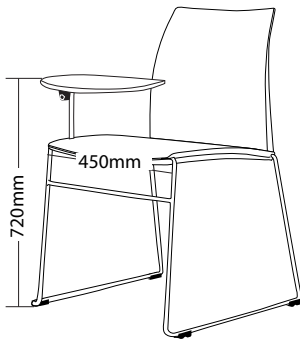

VINN

HOSPITALITY SEATING

COLOUR

FEATURES

- » Solid steel sled base frame
- » Chrome finish
- » Suitable for indoor use only
- » Black plastic
- » Linkable except with tablet arms or arms
- » Plastic under pan
- » Stackable
 - » Maximum 13 chairs on trolley
 - » Maximum 5 chairs on floor
 - » Maximum 5 chairs with stools
 - » Not stackable with tablet arms
- » Optional plastic or mesh back
- » Optional black metal trolley, easy to move when stacked
- » Available in beam seating
- » Available in black only
- » 4 Year warranty
- » Weight limit is 120kg

- » Solid steel sled base frame
- » Chrome finish
- » Suitable for indoor use only
- » Black plastic
- » Linkable except with tablet arms or arms
- » Plastic under pan
- » Stackable
 - » Maximum 13 chairs on trolley
 - » Maximum 5 chairs on floor
 - » Maximum 5 chairs with stools
 - » Not stackable with tablet arms
- » Optional plastic or mesh back
- » Optional black metal trolley, easy to move when stacked
- » Available in beam seating
- » Available in black only
- » 4 Year warranty
- » Weight limit is 120kg

VINN-MBA

VINN-MB

VINN-MBT

VINN-MB-ST

VINN-MB-STA

SIZE

VINN-B

VINN-BA