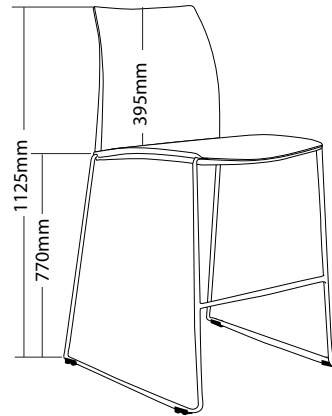

VINN

HOSPITALITY SEATING

COLOUR

FEATURES

- » Solid steel sled base frame
- » Chrome finish
- » Suitable for indoor use only
- » Black plastic
- » Linkable except with tablet arms or arms
- » Plastic under pan
- » Stackable
 - » Maximum 13 chairs on trolley
 - » Maximum 5 chairs on floor
 - » Maximum 5 chairs with stools
 - » Not stackable with tablet arms
- » Optional plastic or mesh back
- » Optional black metal trolley, easy to move when stacked
- » Available in beam seating
- » Available in black only
- » 4 Year warranty
- » Weight limit is 120kg

- » Solid steel sled base frame
- » Chrome finish
- » Suitable for indoor use only
- » Black plastic
- » Linkable except with tablet arms or arms
- » Plastic under pan
- » Stackable
 - » Maximum 13 chairs on trolley
 - » Maximum 5 chairs on floor
 - » Maximum 5 chairs with stools
 - » Not stackable with tablet arms
- » Optional plastic or mesh back
- » Optional black metal trolley, easy to move when stacked
- » Available in beam seating
- » Available in black only
- » 4 Year warranty
- » Weight limit is 120kg

VINN-MBA

VINN-MB

VINN-MBT

VINN-MB-ST

VINN-MB-STA

SIZE

VINN-B

VINN-BA

VINN-BT

VINN-B-ST

VINN-TRL

INSTRUCTIONS OF USE

Available From:

GIANT
OFFICE FURNITURE

158 Victoria Street, North Geelong
Phone: (03) 52723280
www.giantofficefurniture.com.au