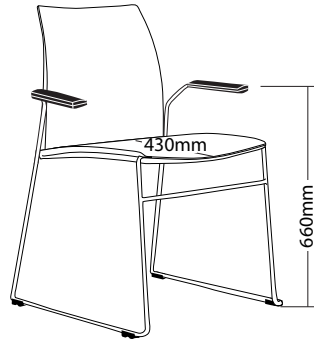

- » Solid steel sled base frame
- » Chrome finish
- » Suitable for indoor use only
- » Black plastic
- » Linkable except with tablet arms or arms
- » Plastic under pan
- » Stackable
 - » Maximum 13 chairs on trolley
 - » Maximum 5 chairs on floor
 - » Maximum 5 chairs with stools
 - » Not stackable with tablet arms
- » Optional plastic or mesh back
- » Optional black metal trolley, easy to move when stacked
- » Available in beam seating
- » Available in black only
- » 4 Year warranty
- » Weight limit is 120kg

VINN-MBA

VINN-MB

VINN-MBT

VINN-MB-ST

VINN-MB-STA

SIZE

VINN-B

VINN-BA