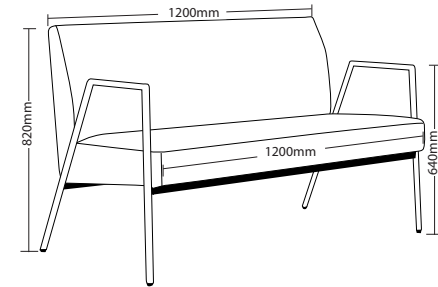

RIVET

SOFT SEATING

» **COLOUR**

» **FEATURES**

- » Stainless steel frame
- » Solid timber inner frame
- » High density foam
- » Suitable for indoor use only
- » Optional 1 or 2 seater
- » Available in black PU only
- » 5 Year structural warranty
- » Weight limit is 130kg per seat

RIVET-1

Back view

Front view

RIVET-2

SIZE

RIVET-1

RIVET-2

INSTRUCTIONS OF USE