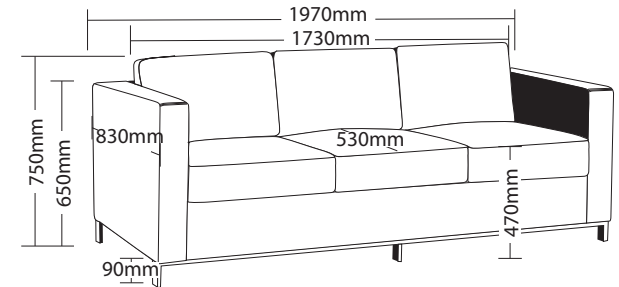

PLAZA

SOFT SEATING

» **COLOUR**

» **FEATURES**

- » Solid hardwood frame
- » Stainless steel feet
- » Zig zag steel spring
- » Webbed base
- » Pocket spring seat
- » Loose cushions upholstered both sides
- » Suitable for indoor use only
- » Available in single, double or triple seat options
- » Available in black PU only
- » 5 Year warranty
- » Weight limit is 130kg per seat

PL-2

PL-1

SIZE

PL-1

PL-3

PL-2

PL-3

Available From: