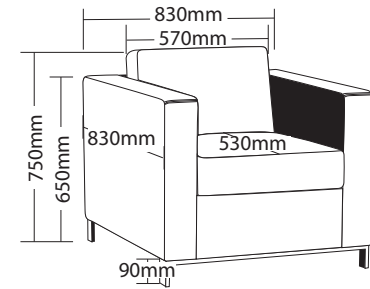

PLAZA

SOFT SEATING

» **COLOUR**

» **FEATURES**

- » Solid hardwood frame
- » Stainless steel feet
- » Zig zag steel spring
- » Webbed base
- » Pocket spring seat
- » Loose cushions upholstered both sides
- » Suitable for indoor use only
- » Available in single, double or triple seat options
- » Available in black PU only
- » 5 Year warranty
- » Weight limit is 130kg per seat

PL-2

PL-1

SIZE

PL-1

PL-3

PL-2

PL-3

Available From: