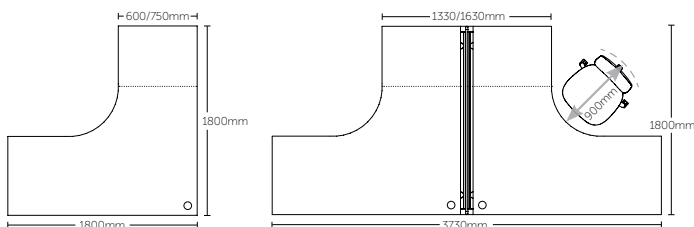

STANDARD WORKTOP SIZES STRAIGHTLINE

- 1200w x 600d mm
- 1200w x 750d mm
- 1500w x 600d mm
- 1500w x 750d mm
- 1800w x 600d mm
- 1800w x 750d mm

Straightline Desk

Straightline Two Sided

Straightline Single Sided Double

STANDARD WORKTOP SIZES 90° DEGREE

- 1800 x 1800w x 750d mm
- 1800 x 1800w x 600d mm

90 Degree Workstation

90 Degree Two Pod

90 Degree Four Pod

90 Degree Eight Cluster

AXIS 120°

Axis Desking with Translucent and Ignite Screens

STANDARD FEATURES

- 50mm x 50mm end frames with flush ground weld finish
- 50mm x 25mm rails
- Worksurfaces are Studio White melamine on E1 grade substrate with matching ABS edge
- 80mm height adjustment in each foot
- Arctic White powdercoat to all steel components

STANDARD WORKTOP SIZES 120° DEGREE

1200mm x 1200/600mm

120 Degree Workstation

120 Degree 2/3

120 Degree Three Cluster

120 Degree Six Cluster

Available From:

GIANT
OFFICE FURNITURE