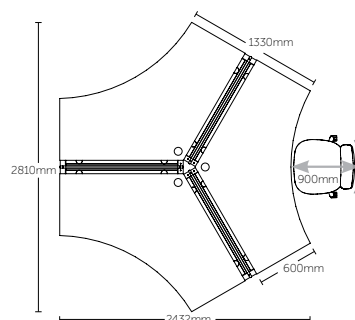

STANDARD WORKTOP SIZES STRAIGHTLINE

- 1200w x 600d mm
- 1200w x 750d mm
- 1500w x 600d mm
- 1500w x 750d mm
- 1800w x 600d mm
- 1800w x 750d mm

Straightline Desk

Straightline Two Sided

Straightline Single Sided Double

STANDARD WORKTOP SIZES 90° DEGREE

- 1800 x 1800w x 750d mm
- 1800 x 1800w x 600d mm

90 Degree Workstation

90 Degree Two Pod

90 Degree Four Pod

90 Degree Eight Cluster

AXIS 120°

Axis Desking with Translucent and Ignite Screens

STANDARD FEATURES

- 50mm x 50mm end frames with flush ground weld finish
- 50mm x 25mm rails
- Worksurfaces are Studio White melamine on E1 grade substrate with matching ABS edge
- 80mm height adjustment in each foot
- Arctic White powdercoat to all steel components

STANDARD WORKTOP SIZES 120° DEGREE

1200mm x 1200/600mm

120 Degree Workstation

120 Degree 2/3

120 Degree Three Cluster

120 Degree Six Cluster

Available From:

GIANT
OFFICE FURNITURE