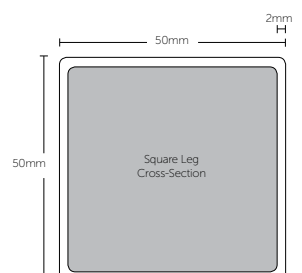

STANDARD WORKTOP SIZES STRAIGHTLINE

- 1200w x 600d mm
- 1200w x 750d mm
- 1500w x 600d mm
- 1500w x 750d mm
- 1800w x 600d mm
- 1800w x 750d mm

Straightline Desk

Straightline Two Sided

Straightline Single Sided Double

STANDARD WORKTOP SIZES 90° DEGREE

- 1800 x 1800w x 750d mm
- 1800 x 1800w x 600d mm

90 Degree Workstation

90 Degree Two Pod

90 Degree Four Pod

90 Degree Eight Cluster

AXIS 120°

Axis Desking with Translucent and Ignite Screens

STANDARD FEATURES

- 50mm x 50mm end frames with flush ground weld finish
- 50mm x 25mm rails
- Worksurfaces are Studio White melamine on E1 grade substrate with matching ABS edge
- 80mm height adjustment in each foot
- Arctic White powdercoat to all steel components

STANDARD WORKTOP SIZES 120° DEGREE

1200mm x 1200/600mm

120 Degree Workstation

120 Degree 2/3

120 Degree Three Cluster

120 Degree Six Cluster

Available From:

GIANT
OFFICE FURNITURE