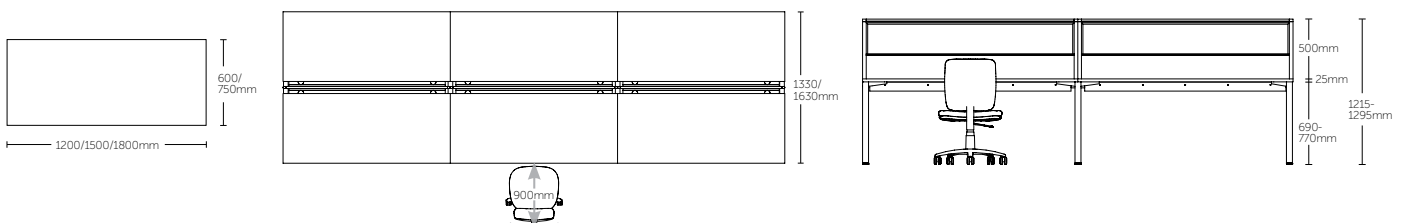

AXIS SYSTEM SIZE GUIDE