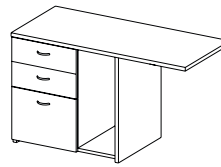

Universal PC Return

Depth: 560
Height: 720
Lengths: 900, 1200, 1500