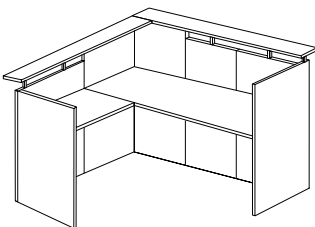

Finesse Reception

Depth: 750/600
Height: 1092
Lengths: from 2100 x 1800
to 3000 x 3000