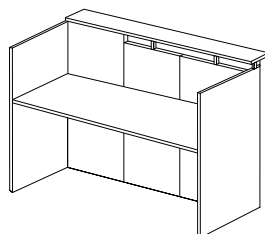

Solo 2 Reception

Depth: 750
Height: 1092
Length: from 1800 to 2400