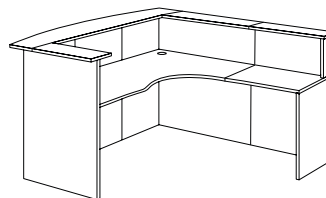

Radial Reception

Depth: 750/600
Height: 1092
Length: from 1800 x 1800
to 2400 x 2400